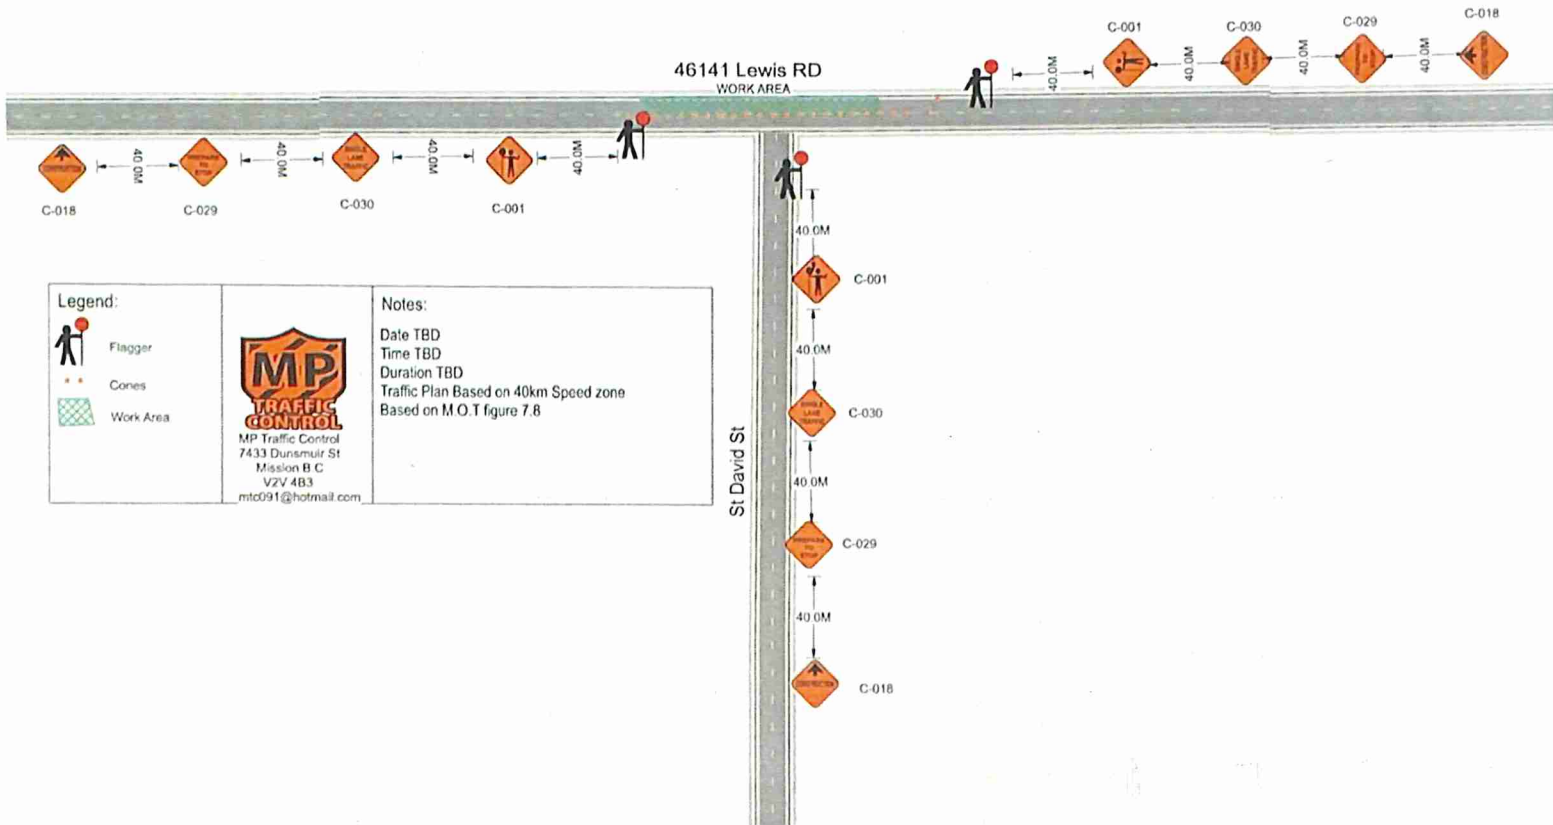

46141 Lewis RD
WORK AREA

Legend:	
	Flagger
	Cones
	Work Area
 MP TRAFFIC CONTROL MP Traffic Control 7433 Dunsuir St Mission B C V2V 4B3 mto091@hotmail.com	
Notes: Date TBD Time TBD Duration TBD Traffic Plan Based on 40km Speed zone Based on M.O.T figure 7.8	